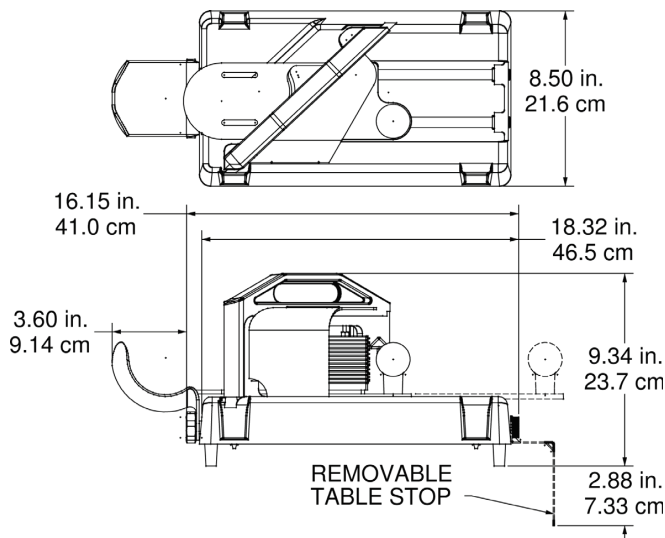

Tomato Saber

Dimensions

Model Number	Width in (cm)	Height in (cm)	Depth in (cm)	Shipping Weight lbs (kg)	Shipping Volume cu. ft (cu. m)
943 Series	8.50 (21.60)	9.34 (23.72)	18.32 (46.50)	14.00 (6.40)	.90 (.03)

Ordering Information

Model Number	Description
943-A	3/16" (.48cm) Slice Tomato Saber
943-B	1/4" (.64 cm) Slice Tomato Saber
943-C	3/8" (.95 cm) Slice Tomato Saber
943-D	7/32" (.55 cm) Slice Tomato Saber
943-038A	Perma-Tight Replacement Blade Set (3/16") for 943-A
943-039A	Perma-Tight Replacement Blade Set (1/4") for 943-B
943-040A	Perma-Tight Replacement Blade Set (3/8") for 943-C
943-041A	Perma-Tight Replacement Blade Set (7/32") for 943-D

Accessories

Model Number	Description
953	Tomato Core-It package of 1
950-1	Tomato Core-It bulk package-144 per carton
943-042	Slicer-Cutter Blade Cleaning Brush

Specifications

Certifications

355 E. Kehoe Blvd.
Carol Stream, IL 60188