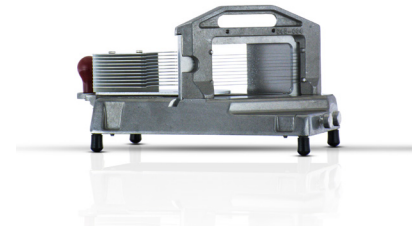

Tomato Saber

Dimensions

Model Number	Width in (cm)	Height in (cm)	Depth in (cm)	Shipping Weight lbs (kg)	Shipping Volume cu. ft (cu. m)
943 Series	8.50 (21.60)	9.34 (23.72)	18.32 (46.50)	14.00 (6.40)	.90 (.03)

Ordering Information

Model Number	Description
943-A	3/16" (.48cm) Slice Tomato Saber
943-B	1/4" (.64 cm) Slice Tomato Saber
943-C	3/8" (.95 cm) Slice Tomato Saber
943-D	7/32" (.55 cm) Slice Tomato Saber
943-038A	Perma-Tight Replacement Blade Set (3/16") for 943-A
943-039A	Perma-Tight Replacement Blade Set (1/4") for 943-B
943-040A	Perma-Tight Replacement Blade Set (3/8") for 943-C
943-041A	Perma-Tight Replacement Blade Set (7/32") for 943-D