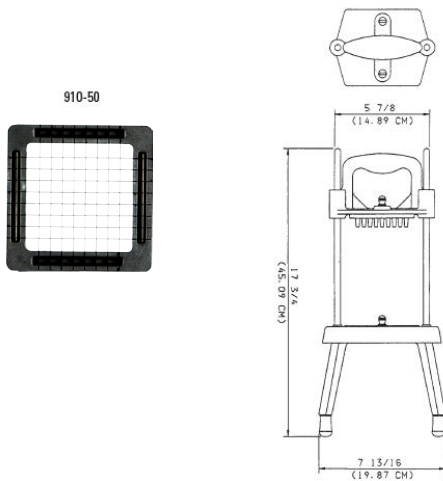

Specifications

Product Features

- Extra-large dicing head.
- Dices onions and firm vegetables quickly and evenly, even potatoes!
- Fast and safe to operate.
- Sturdy cast aluminum construction.
- Easy clean-up.
- Blades are easy to replace.
- One-year warranty (excluding blades).

Dimensions

Model Number	Width in (cm)	Length in (cm)	Height in (cm)	Shipping Weight lbs (kg)
910-A	10 (25.4)	7.81 (19.87)	17.75 (45.09)	8 (3.6)

Ordering Information

Model Number	Description
910-A	Dice Witch™
910-50	Replacement Blade Set

Certifications

355 E. Kehoe Blvd.
Carol Stream, IL 60188

1.800.PCASTLE • 630.462.8800
www.princecastle.com