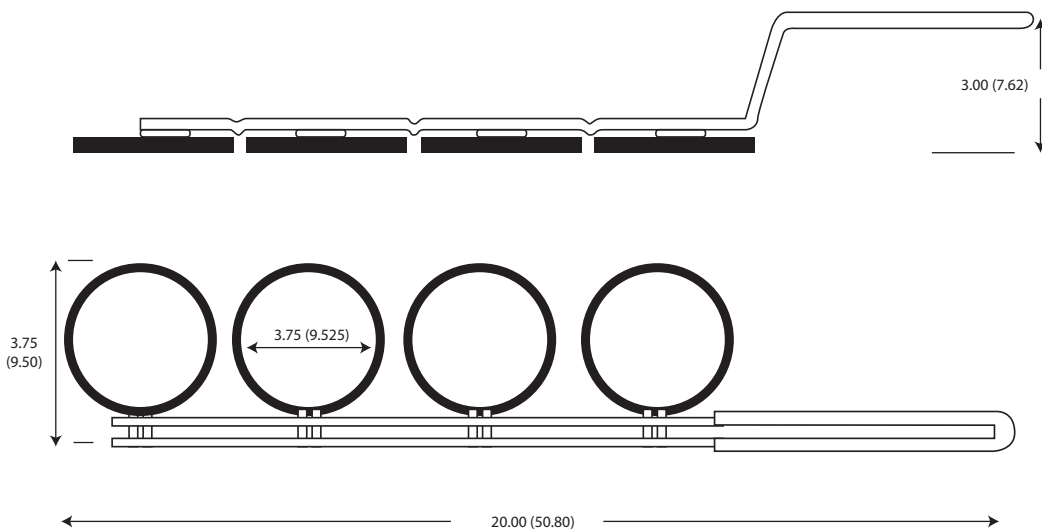

FEATURES

- Helps maximize griddle space.
- Produces perfect individual portions.
- Nonstick coating for easy cleanup and no waste cooking.
- Cool-to-the-touch wire handles make handling easy.
- Four rings per unit, each with a 3-3/4" diameter.

ORDERING INFORMATION

Model Number	Description
122-032	Inline Egg Ring
234-2	Replacement Rings

DIMENSIONS

Model Number	Width in(cm)	Height in(cm)	Length in(cm)	Shipping Weight lb(kg)	Shipping cu.ft.(cu.m.)
122-032	3.75 (9.50)	3.00 (7.62)	20.00 (50.80)	4.00 (1.80)	.33 (.01)